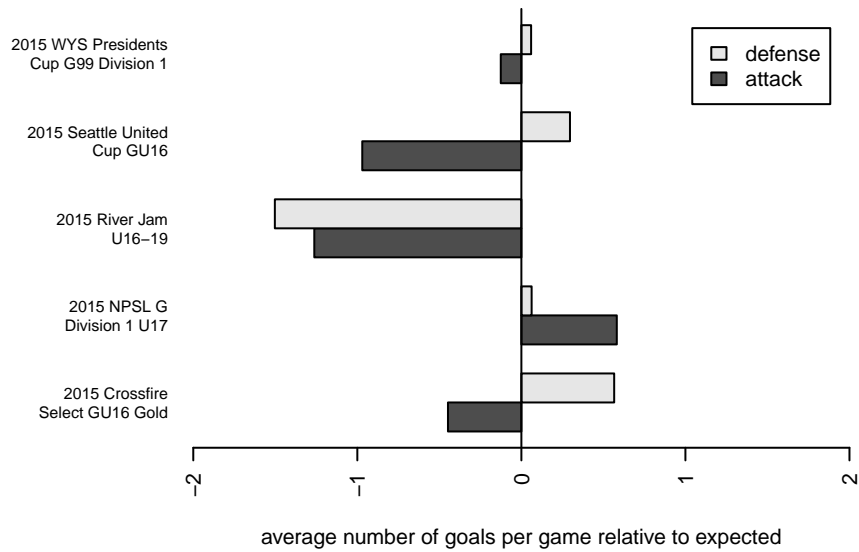

Crossfire Select Mallalieu G99

Crossfire Select
 Redmond, WA
 G99 total strength=1633
 attack=18.85 defense=17.06
 fall league = NPSL G Div 1 U17

alt names used:
 Crossfire Select G99 Mallalieu
 Crossfire Select Mallalieu
 Crossfire Select G99-Mallalieu

Venues played:
 2015 Seattle United Cup GU16
 2015 Crossfire Select GU16 Gold
 2015 River Jam U16-19
 2015 NPSL G Division 1 U17
 2015 WYS Presidents Cup G99 Division 1

Crossfire Select Mallalieu G99
 Dots are actual minus expected GF (blue circles) and GA (red triangles).
 Blue line is smoothed change in attack strength. Red is smoothed change in defense strength.

**attack and defense variance (black dot)
relative to other teams
and top 10 in region**

**attack and defense rating
relative to others at age
and all opponents in last 13 months**

Performance relative to 13 month average