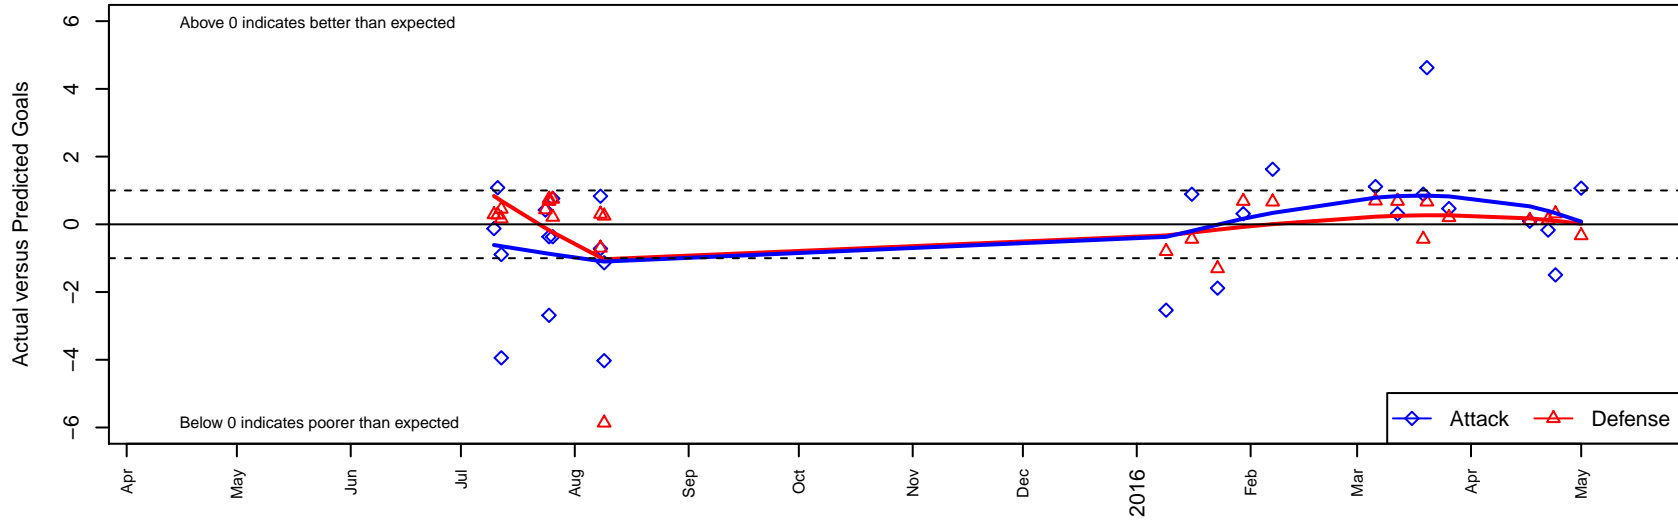

Crossfire Select Mallalieu G99

Crossfire Select
 Redmond, WA
 G99 total strength=1633
 attack=18.85 defense=17.06
 fall league = NPSL G Div 1 U17

alt names used:
 Crossfire Select G99 Mallalieu
 Crossfire Select Mallalieu
 Crossfire Select G99-Mallalieu

Venues played:
 2015 Seattle United Cup GU16
 2015 Crossfire Select GU16 Gold
 2015 River Jam U16-19
 2015 NPSL G Division 1 U17
 2015 WYS Presidents Cup G99 Division 1

Crossfire Select Mallalieu G99
 Dots are actual minus expected GF (blue circles) and GA (red triangles).
 Blue line is smoothed change in attack strength. Red is smoothed change in defense strength.

**attack and defense variance (black dot)
relative to other teams
and top 10 in region**

**attack and defense rating
relative to others at age
and all opponents in last 13 months**

Performance relative to 13 month average