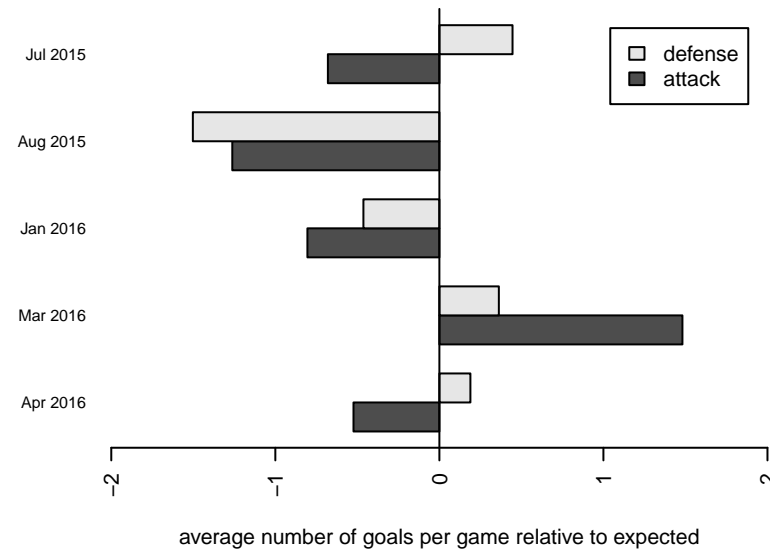

Performance relative to 13 month average