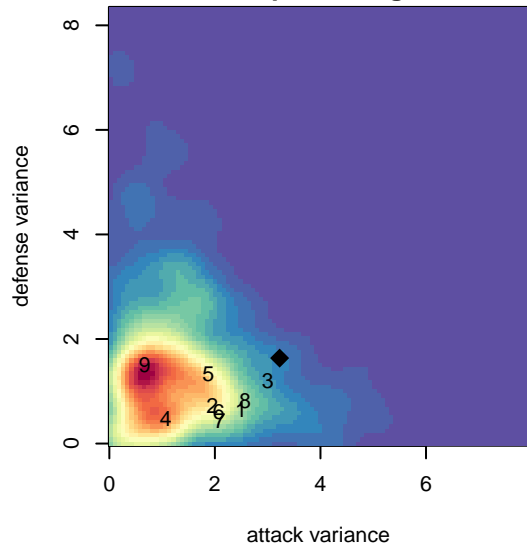

Crossfire Select Mallalieu G99

Crossfire Select
 Redmond, WA
 G99 total strength=1633
 attack=18.85 defense=17.06
 fall league = NPSL G Div 1 U17

alt names used:
 Crossfire Select G99 Mallalieu
 Crossfire Select Mallalieu
 Crossfire Select G99-Mallalieu

Venues played:
 2015 Seattle United Cup GU16
 2015 Crossfire Select GU16 Gold
 2015 River Jam U16-19
 2015 NPSL G Division 1 U17
 2015 WYS Presidents Cup G99 Division 1

Crossfire Select Mallalieu G99
 Dots are actual minus expected GF (blue circles) and GA (red triangles).
 Blue line is smoothed change in attack strength. Red is smoothed change in defense strength.

**attack and defense variance (black dot)
relative to other teams
and top 10 in region**

**attack and defense rating
relative to others at age
and all opponents in last 13 months**

Performance relative to 13 month average