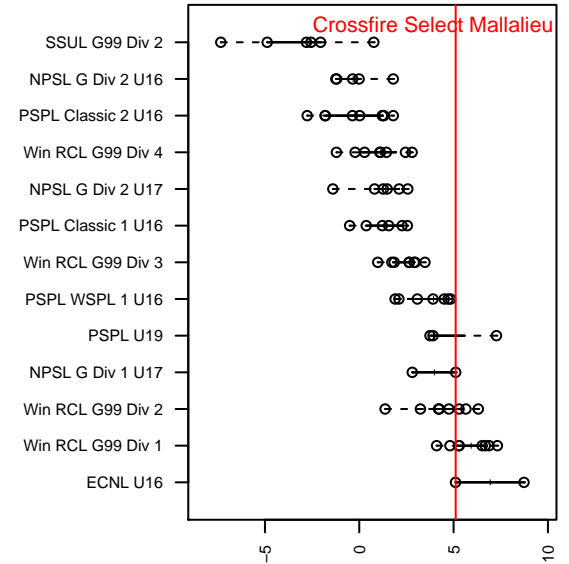

Crossfire Select Mallalieu G99

Crossfire Select
 Redmond, WA
 G99 total strength=1633
 attack=18.85 defense=17.06
 fall league = NPSL G Div 1 U17

alt names used:
 Crossfire Select G99 Mallalieu
 Crossfire Select Mallalieu
 Crossfire Select G99-Mallalieu

Venues played:
 2015 Seattle United Cup GU16
 2015 Crossfire Select GU16 Gold
 2015 River Jam U16-19
 2015 NPSL G Division 1 U17
 2015 WYS Presidents Cup G99 Division 1

Crossfire Select Mallalieu G99
 Dots are actual minus expected GF (blue circles) and GA (red triangles).
 Blue line is smoothed change in attack strength. Red is smoothed change in defense strength.

**attack and defense variance (black dot)
relative to other teams
and top 10 in region**

**attack and defense rating
relative to others at age
and all opponents in last 13 months**

Performance relative to 13 month average